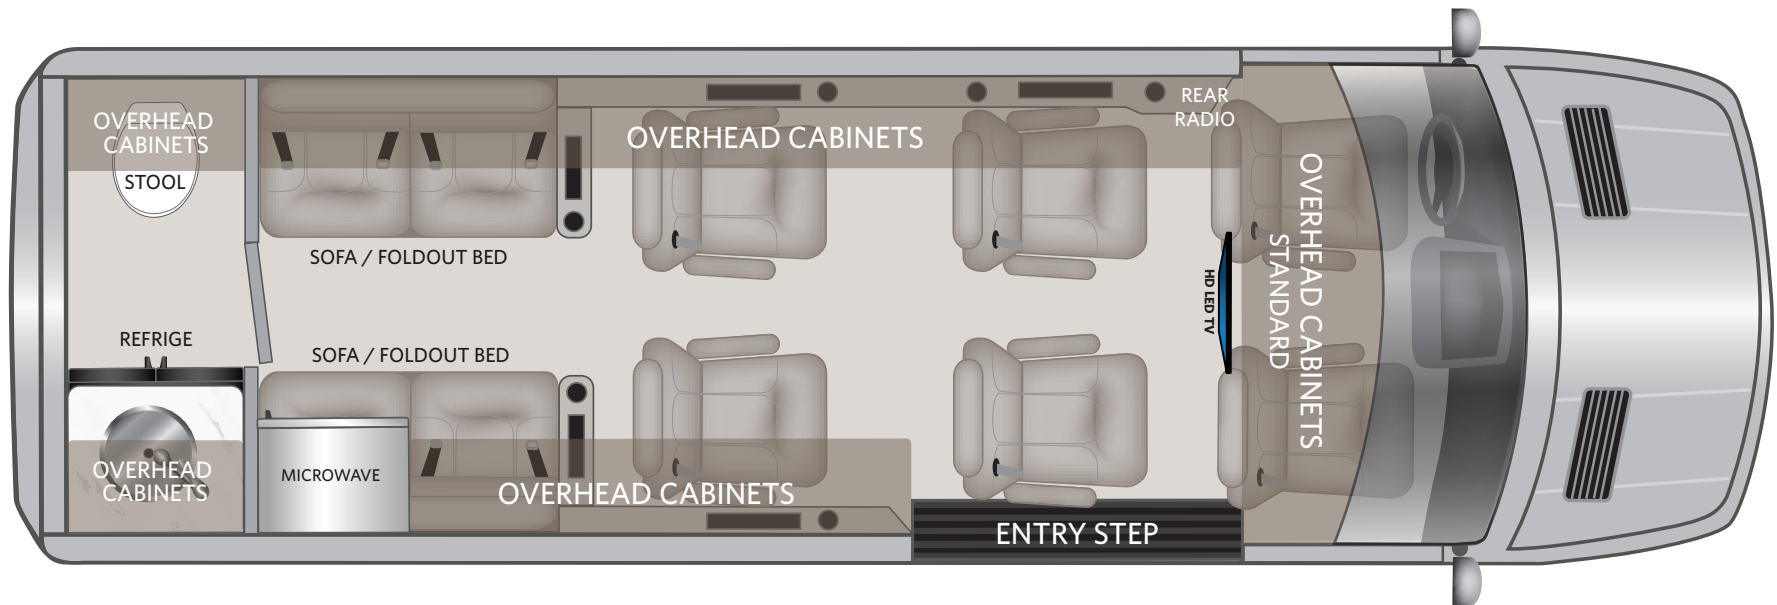

PATRIOT CRUISER

CLASS B DIESEL | MODEL YEAR 2024

D6

D6 OPTIONS

MOLDED LOW PROFILE SPOILER
SEAT HEAT & MASSAGE FOR ALL CAPTAINS CHAIRS
4-CAMERA SYSTEM & DASH MONITOR
WIRELESS INTERNET ROUTER & APPLE TV
CUSTOM ROOF RACK & LADDER
AIR RIDE SUSPENSION SYSTEM

OUTSIDE ENTERTAINMENT PREP KIT
POWER AWNING
SPACE-X STARLINK SATELLITE SYSTEM

FREEDOM 600 PACKAGE
• 600AH OF LITHIUM BATTERIES
• 3000W INVERTER
• DIESEL POWER FURNACE
• 320W SOLAR POWER