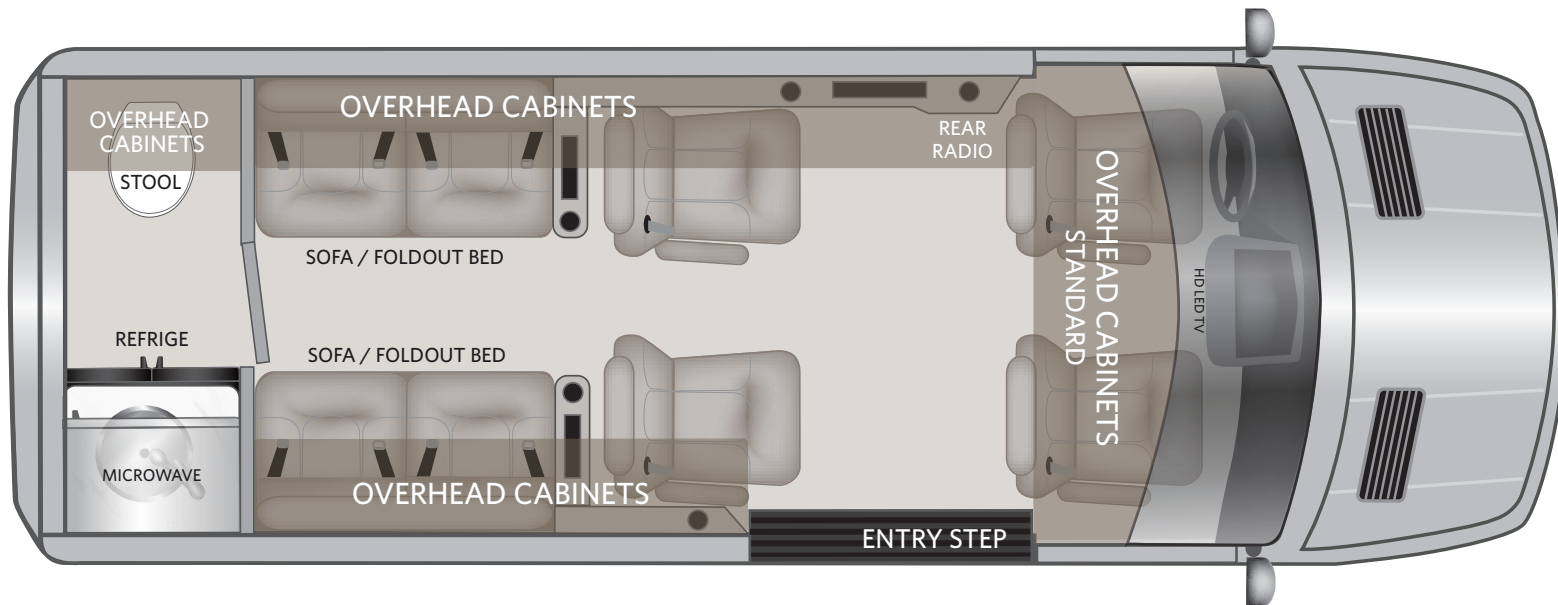

PATRIOT CRUISER

CLASS B DIESEL | MODEL YEAR 2024

D4

D4 OPTIONS

MOLDED LOW PROFILE SPOILER

SEAT HEAT & MASSAGE FOR ALL CAPTAINS CHAIRS

4-CAMERA SYSTEM & DASH MONITOR

WIRELESS INTERNET ROUTER & APPLE TV

CUSTOM ROOF RACK & LADDER

OUTSIDE ENTERTAINMENT PREP KIT

OVERHEAD SIDE STORAGE CABINETS

FREEDOM 600 PACKAGE

- 600AH OF LITHIUM BATTERIES
- 3000W INVERTER
- HIGH EFFICIENT ROOF TOP AC
- DIESEL POWER FURNACE
- 320W SOLAR POWER