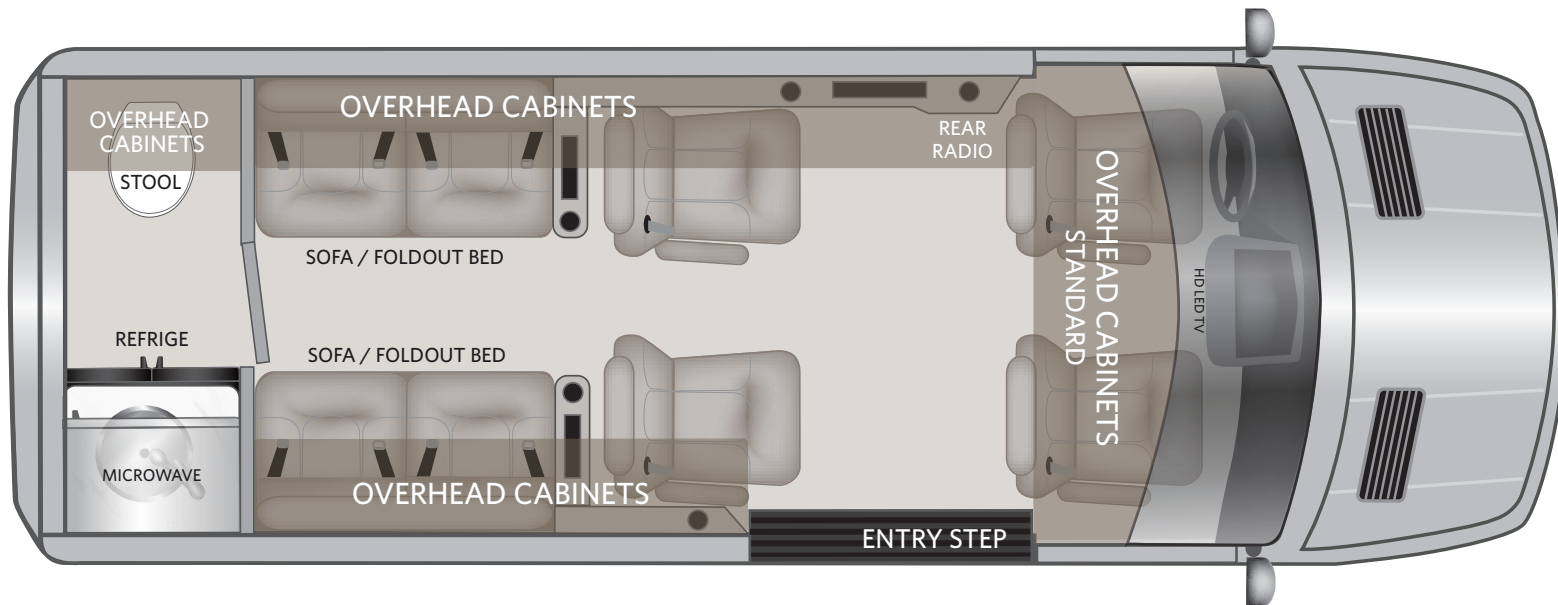

PATRIOT CRUISER

CLASS B DIESEL | MODEL YEAR 2022

D4

D4 OPTIONS

MOLDED LOW PROFILE SPOILER

SEAT HEAT & MASSAGE FOR ALL CAPTAINS CHAIRS

SURROUND VIEW CAMERA SYSTEM & DASH MONITOR

WIRELESS INTERNET ROUTER & APPLE TV

MAYBACH LIGHTED CEILING PANELS

3 FOLDING LAP TABLES

HDTV IN BATH DOOR

POWER AWNING

LITHIUM BATTERY

COMPLETE ROOF RACK & LADDER