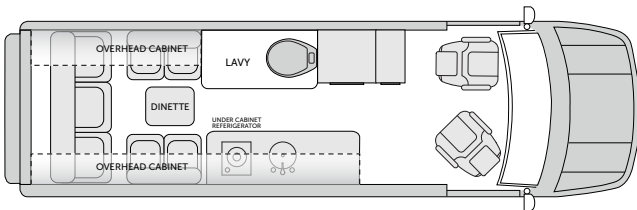

MD2 - LOUNGE