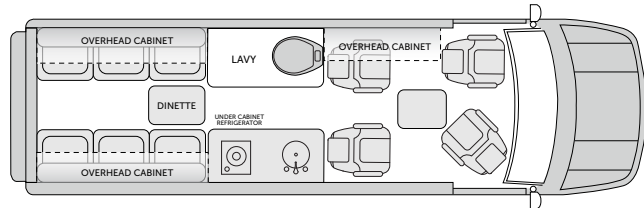

MD4 - DINETTE