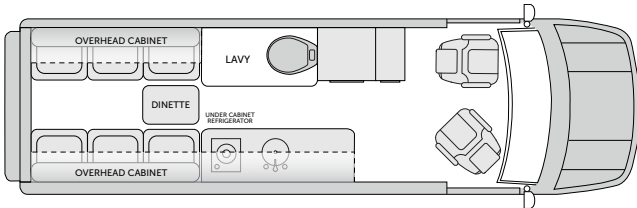

2018 AMERICAN PATRIOT

MD2 - DINETTE