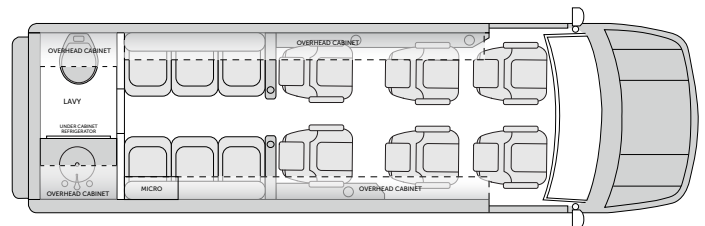

EXTERIOR THROUGHOUT

- Heated Water Storage Tank System
- Wheel Covers
- 16" Full Aluminum Wheel