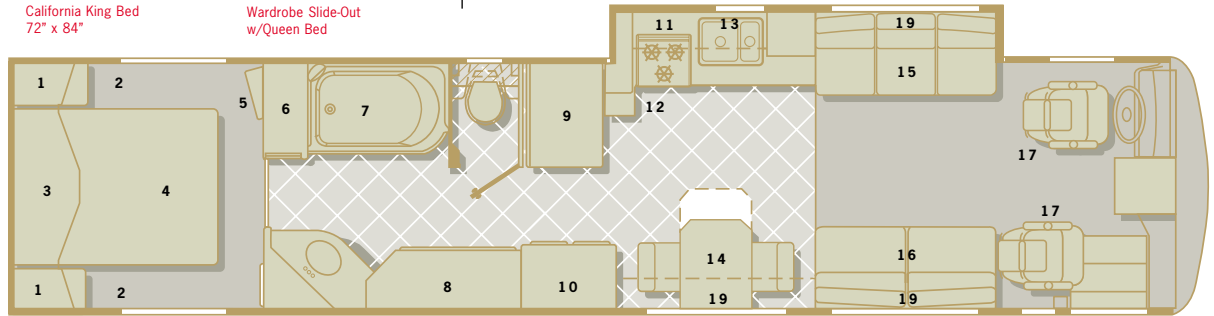

MODEL 40TVS

Bedroom Options

Galley Options

Norcold®
4-Door Refer
w/Ice Maker

Cockpit Options

Flexsteel® Fabric
Driver/Passenger
Seats w/Manual
Lumbar/6-Way
Power Driver Seat

Bath Options

Living Area Options

STANDARD FEATURES

1) Shirt Ward
2) Nightstand
3) Rear Overhead Storage
4) Queen Bed 60" x 80"
5) 20" Rear TV
6) Storage Drawers
7) Shower/Tub

8) Wardrobe
9) Pantry w/Washer/Dryer Below
10) Side-By-Side Refer w/Ice Maker
11) Microwave
12) Cooktop
13) Galley Overhead
14) Corian® Table w/Flexsteel® Fabric Chairs

15) Flexsteel® Fabric Easy Bed
16) Flexsteel® Fabric Love Seat
17) Flexsteel® Fabric Driver/Passenger Seats w/Manual Lumbar/6-Way Power Driver Seat
18) 20" Front TV
19) Overhead Storage

STANDARD FEATURES

1) Shirt Ward
2) Nightstand
3) Rear Overhead Storage
4) Offset Queen Bed 60" x 80"
5) Wardrobe Slide-Out
6) 20" Rear TV
7) Washer/Wardrobe Cabinet
8) Shower
9) Pantry
10) Side-By-Side Refer w/Ice Maker

11) Cooktop
12) Galley Overhead
13) Corian® Table w/Flexsteel® Fabric Chairs
14) Flexsteel® Fabric Easy Bed
15) Flexsteel® Fabric Love Seat
16) Flexsteel® Fabric Driver/Passenger Seats w/Manual Lumbar/6-Way Power Driver Seat
17) 20" Front TV
18) Overhead Storage