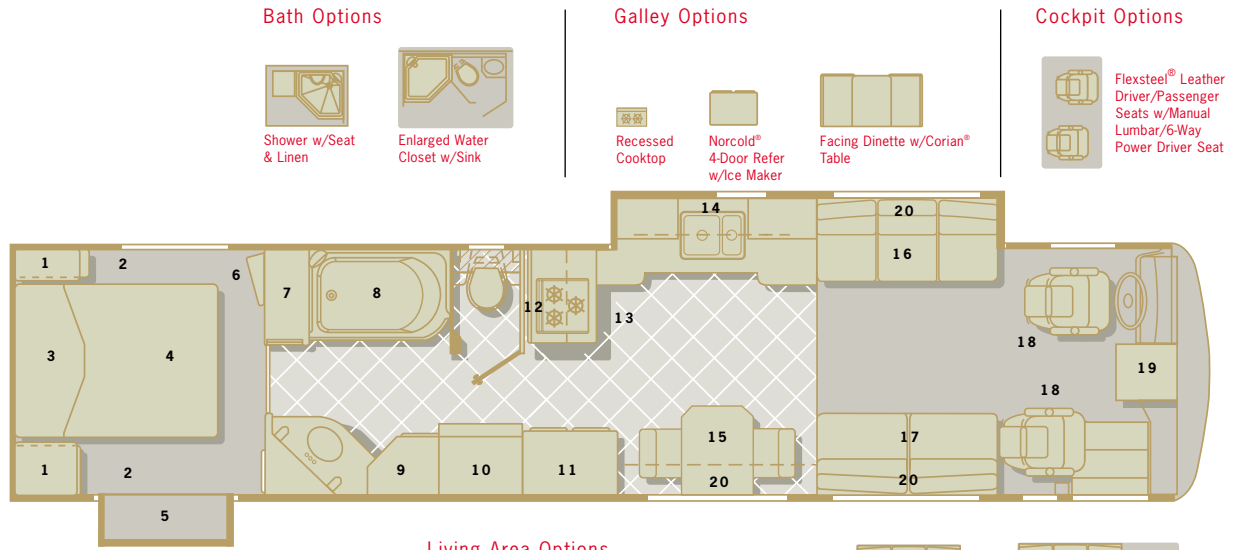

MODEL 40TDS

Bath Options

Galley Options

Cockpit Options

Flexsteel® Leather Driver/Passenger Seats w/Manual Lumbar/6-Way Power Driver Seat

Living Area Options

STANDARD FEATURES

1) Shirt Ward
2) Nightstand
3) Rear Overhead Storage
4) Offset Queen Bed 60" x 80"
5) Wardrobe Slide-Out
6) 20" Rear TV
7) Storage Drawers
8) Shower/Tub
9) Wardrobe
10) Washer/Dryer
11) Side-By-Side Refer w/Ice Maker
12) Microwave
13) Cooktop
14) Galley Overhead
15) Corian® Table w/Flexsteel® Fabric Chairs
16) Flexsteel® Fabric Easy Bed
17) Flexsteel® Fabric Love Seat
18) Flexsteel® Fabric Driver/Passenger Seats w/Manual Lumbar/6-Way Power Driver Seat
19) 20" Front TV
20) Overhead Storage

TRADITION SPECIFICATIONS

WEIGHTS (POUNDS)

	40 TDS	40 TVS	37 TRS
GVWR (Note #1)	31,000	31,000	29,400
GCWR (Note #2)	41,000	41,000	39,400
GAWR (front)	12,000	12,000	10,400
GAWR (rear)	19,000	19,000	19,000
UVW (Note #3)	26,000	26,000	25,700

MEASUREMENTS

	40 TDS	40 TVS	37 TRS
Wheelbase	266"	266"	230"
Overall Length (Note #4)	40' 7-1/2"	40' 7-1/2"	37' 4"
Overall Height w/AC	12'	12'	12'
Interior Height (max.)	79"	79"	79"
Interior Width (max.)	96"	96"	96"
Exterior Width (max.)	102"	102"	102"

TANK & LIQUID CAPACITIES (GALLONS)

	40 TDS	40 TVS	37 TRS
Grey Water Tank	60	60	48
(Waste) Black Water Tank	40	40	48
Fresh Water Tank	95	95	85
L.P. Tank (Note #5)	40.3	40.3	30.8
Water Heater	6	6	6
Fuel Tank w/Dual Side Fills	125	125	125

CHASSIS

Frame	Spartan® Mountain Master Stacked Rail
Engine	Cummins® C.8.3L/300 hp ISC
Torque	950 @ 1300 RPM
Cubic Inch	504.5
Transmission	Allison® MD-3060, 6-Speed World w/Electronic Shifter
Alternator Amps	160 Amp Leece Neville
Tires	G159 22.5" Low Profile Highway Radial

Note #1: Gross Vehicle Weight Rating (GVWR) means the maximum permissible loaded weight of the motorhome.

Note #4: Overall lengths taken from front bumper to rear bumper.

Note #5: Capacities shown are tank manufacturer's listed Water Capacity (WC). Actual filled LP Capacity is 80% of listing due to safety shut-off required on tank.